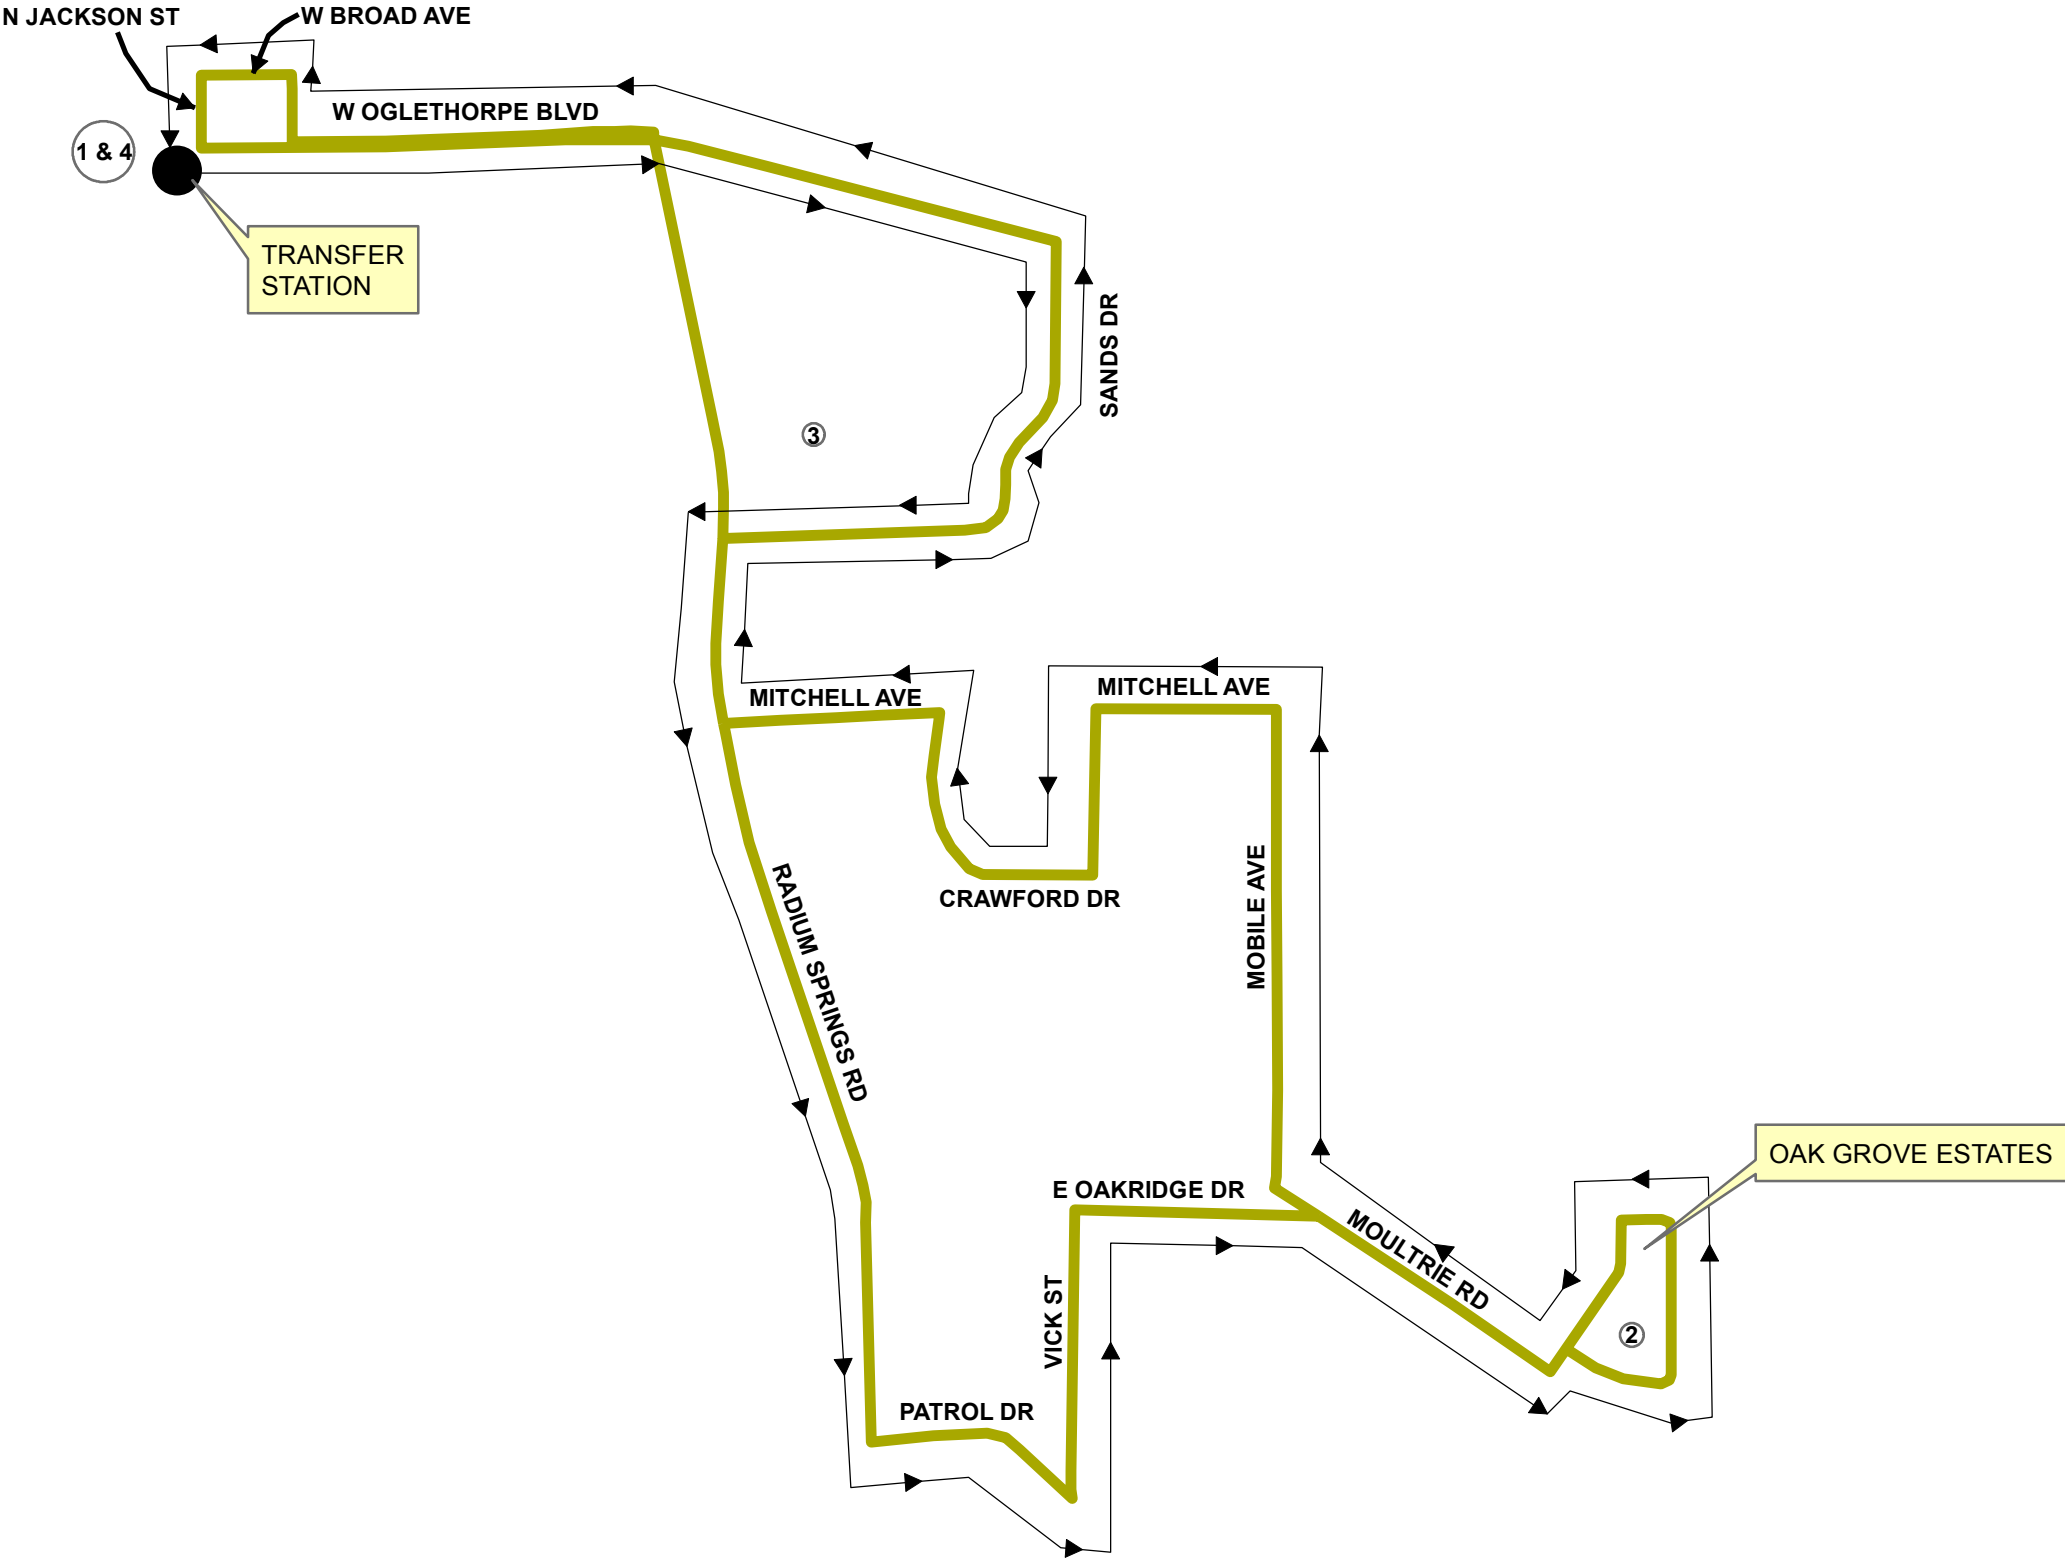

Route 2/Gold/Albany State			
Monday - Saturday Schedule (Saturday Schedule Begins At 6:45 am)			
Outbound	Inbound		
1 - ATS Transfer Facility	2 - Oak Grove Estates	3 - Albany State	4 - ATS Transfer Facility
5:45 AM	5:58 AM	6:08 AM	6:12 AM
6:45 AM	6:58 AM	7:08 AM	7:12 AM
7:45 AM	7:58 AM	8:08 AM	8:12 AM
8:45 AM	8:58 AM	9:08 AM	9:12 AM
9:45 AM	9:58 AM	10:08 AM	10:12 AM
10:45 AM	10:58 AM	11:08 AM	11:12 AM
11:45 AM	11:58 AM	12:08 PM	12:12 AM
12:45 PM	12:58 PM	1:08 PM	1:12 PM
1:45 PM	1:58 PM	2:08 PM	2:12 PM
2:45 PM	2:58 PM	3:08 PM	3:12 PM
3:45 PM	3:58 PM	4:08 PM	4:12 PM
4:45 PM	4:58 PM	5:08 PM	5:12 PM
5:45 PM	5:58 PM	6:08 PM	6:12 PM
6:45 PM	6:58 PM	7:08 PM	7:12 PM

4/2007

2/GOLD/ALBANY STATE

Disclaimer: Albany GIS makes every effort to produce the most accurate information possible. No warranties, expressed or implied, are provided for the data herein, its use or interpretation. All data is subject to change.