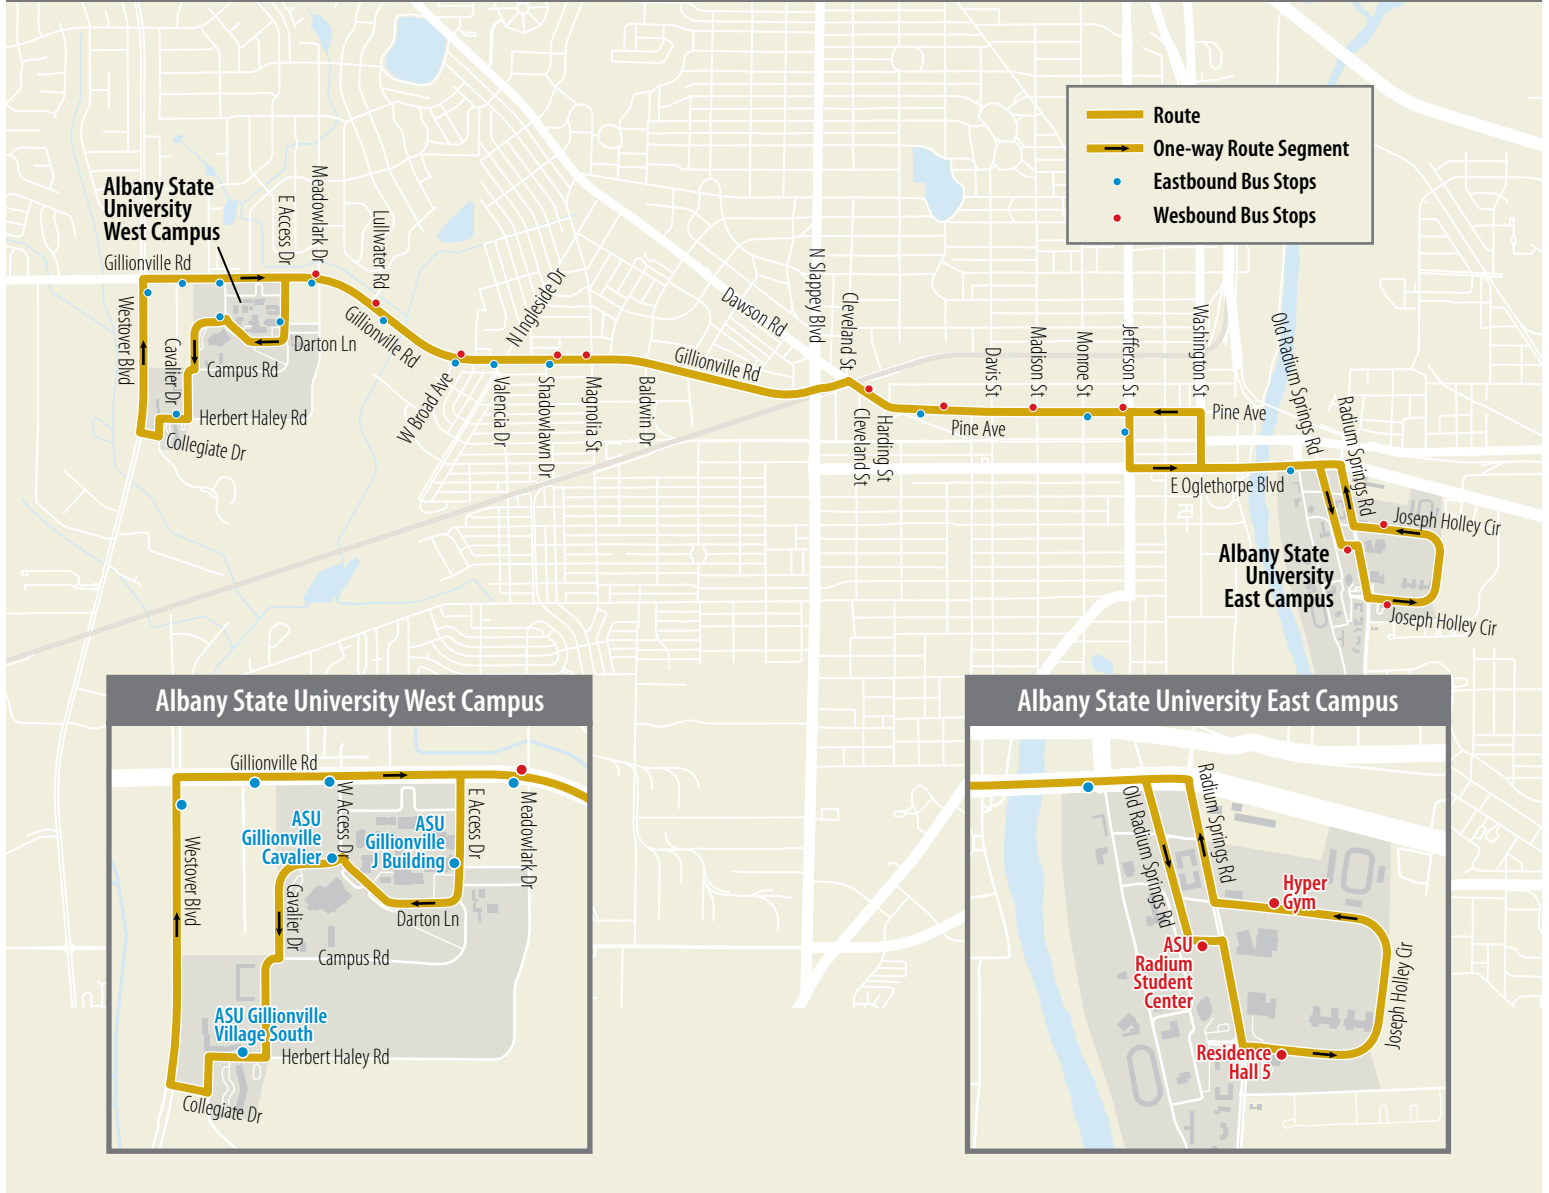

RAM RUSH - East Campus

Weekday

	ASU Student Center	Albany YMCA	Gillionville Rd. / West Access Dr.	ASU Student Center
AM	6:45	7:00	7:10	7:25
	7:30	7:45	7:55	8:10
	8:15	8:30	8:40	8:55
	9:00	9:15	9:25	9:40
	9:45	10:00	10:10	10:25
	10:30	10:45	10:55	11:10
	11:15	11:30	11:40	11:55
	12:00	12:15	12:25	12:40
PM	12:45	1:00	1:10	1:25
	1:30	1:45	1:55	2:10
	2:15	2:30	2:40	2:55
	3:00	3:15	3:25	3:40
	3:45	4:00	4:10	4:25
	4:30	4:45	4:55	5:10
	5:15	5:30	5:40	5:55
	6:00	6:15	6:25	6:40
	6:45	7:00	7:10	7:25
	7:30	7:45	7:55	8:10
	8:15	8:30	8:40	8:55
	9:00	9:15	9:25	9:40

Saturday

	ASU Student Center	Albany YMCA	Gillionville Rd. / West Access Dr.	ASU Student Center
AM	8:15	8:30	8:40	8:55
	9:00	9:15	9:25	9:40
	9:45	10:00	10:10	10:25
	10:30	10:45	10:55	11:10
	11:15	11:30	11:40	11:55
PM	12:00	12:15	12:25	12:40
	12:45	1:00	1:10	1:25
	1:30	1:45	1:55	2:10

RAM RUSH - West Campus

Weekday

Saturday

	J Building	Gillionville Rd. / Magnolia St.	ASU Student Center	J Building
AM	6:45	7:00	7:10	7:25
	7:30	7:45	7:55	8:10
	8:15	8:30	8:40	8:55
	9:00	9:15	9:25	9:40
	9:45	10:00	10:10	10:25
	10:30	10:45	10:55	11:10
	11:15	11:30	11:40	11:55
	12:00	12:15	12:25	12:40
PM	12:45	1:00	1:10	1:25
	1:30	1:45	1:55	2:10
	2:15	2:30	2:40	2:55
	3:00	3:15	3:25	3:40
	3:45	4:00	4:10	4:25
	4:30	4:45	4:55	5:10
	5:15	5:30	5:40	5:55
	6:00	6:15	6:25	6:40
	6:45	7:00	7:10	7:25
	7:30	7:45	7:55	8:10
	8:15	8:30	8:40	8:55
	9:00	9:15	9:25	9:40

	J Building	Gillionville Rd. / Magnolia St.	ASU Student Center	J Building
AM	8:15	8:30	8:40	8:55
	9:00	9:15	9:25	9:40
	9:45	10:00	10:10	10:25
	10:30	10:45	10:55	11:10
	11:15	11:30	11:40	11:55
PM	12:00	12:15	12:25	12:40
	12:45	1:00	1:10	1:25
	1:30	1:45	1:55	2:10