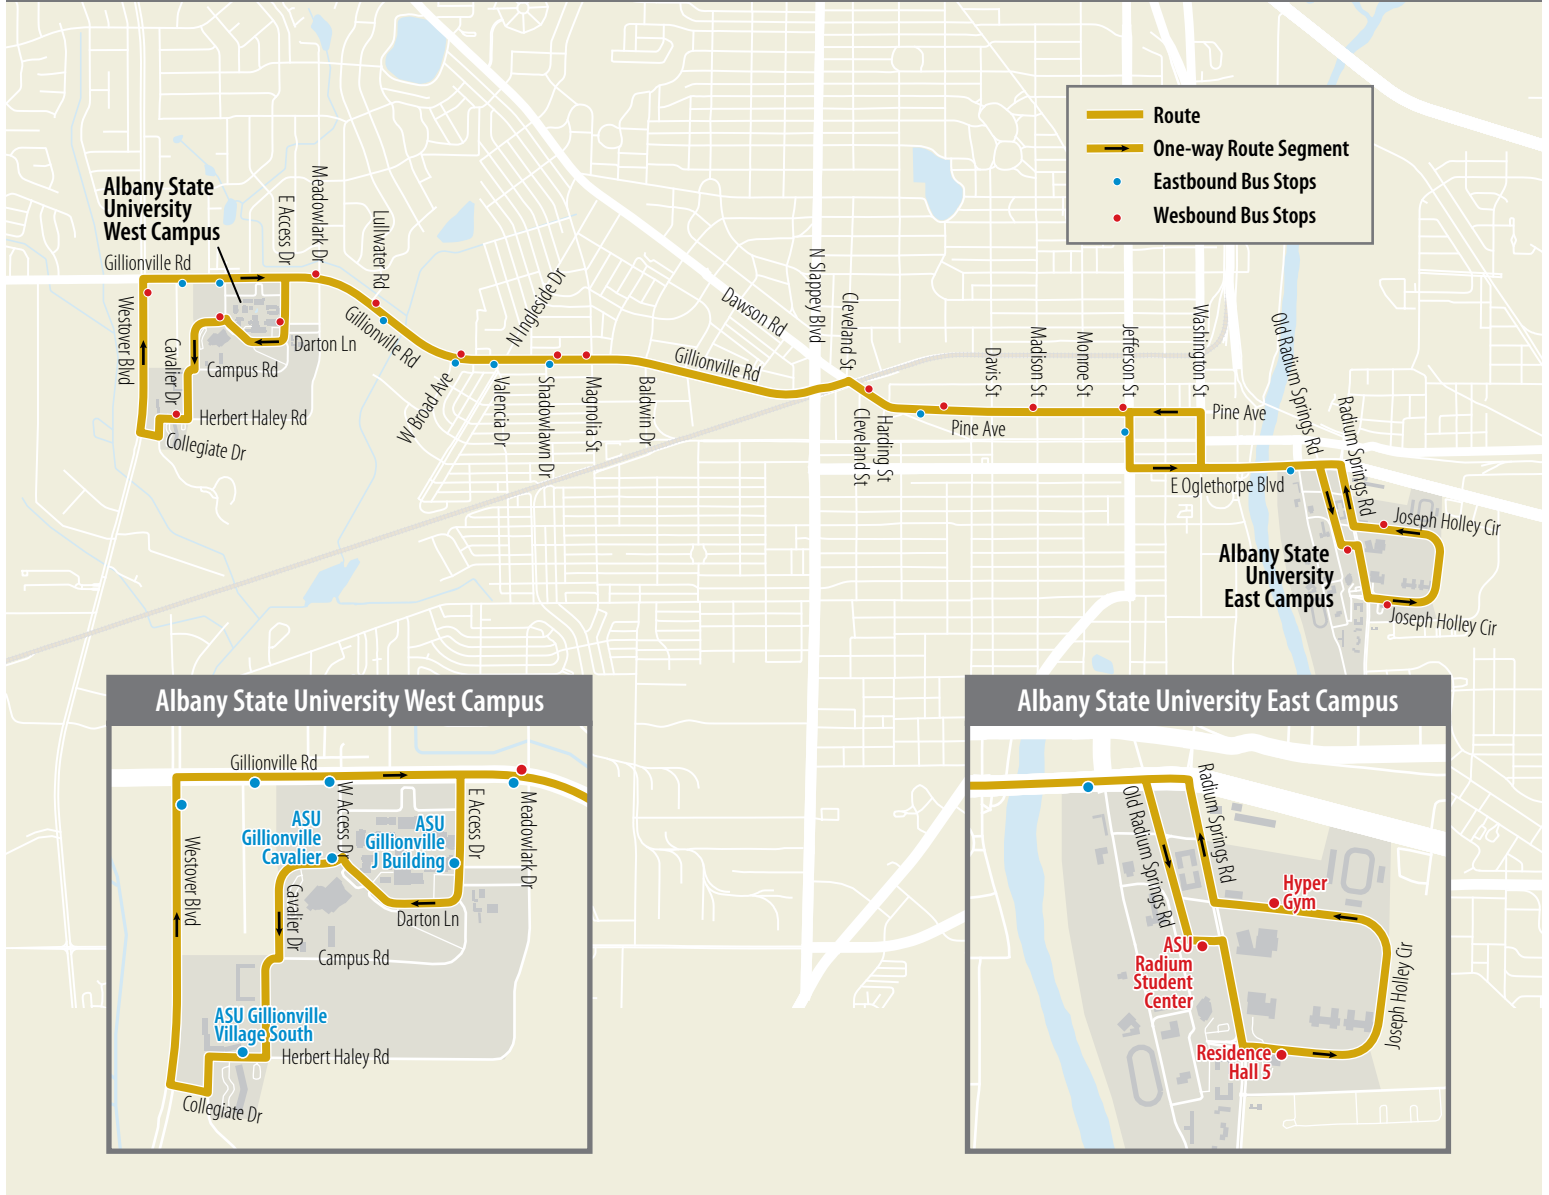

RAM RUSH - East Campus

Weekday

	ASU Student Center	Albany YMCA	Gillionville Rd. / West Access Dr.	ASU Student Center
AM	6:45	7:00	7:10	7:25
	7:30	7:45	7:55	8:10
	8:15	8:30	8:40	8:55
	9:00	9:15	9:25	9:40
	9:45	10:00	10:10	10:25
	10:30	10:45	10:55	11:10
	11:15	11:30	11:40	11:55
	12:00	12:15	12:25	12:40
PM	12:45	1:00	1:10	1:25
	1:30	1:45	1:55	2:10
	2:15	2:30	2:40	2:55
	3:00	3:15	3:25	3:40
	3:45	4:00	4:10	4:25
	4:30	4:45	4:55	5:10
	5:15	5:30	5:40	5:55
	6:00	6:15	6:25	6:40
	6:45	7:00	7:10	7:25
	7:30	7:45	7:55	8:10
	8:15	8:30	8:40	8:55
	9:00	9:15	9:25	9:40

Saturday

	ASU Student Center	Albany YMCA	Gillionville Rd. / West Access Dr.	ASU Student Center
AM	8:15	8:30	8:40	8:55
	9:00	9:15	9:25	9:40
	9:45	10:00	10:10	10:25
	10:30	10:45	10:55	11:10
	11:15	11:30	11:40	11:55
PM	12:00	12:15	12:25	12:40
	12:45	1:00	1:10	1:25
	1:30	1:45	1:55	2:10

RAM RUSH - West Campus

Weekday

Saturday

	J Building	Gillionville Rd. / Magnolia St.	ASU Student Center	J Building
AM	6:45	7:00	7:10	7:25
	7:30	7:45	7:55	8:10
	8:15	8:30	8:40	8:55
	9:00	9:15	9:25	9:40
	9:45	10:00	10:10	10:25
	10:30	10:45	10:55	11:10
	11:15	11:30	11:40	11:55
	12:00	12:15	12:25	12:40
PM	12:45	1:00	1:10	1:25
	1:30	1:45	1:55	2:10
	2:15	2:30	2:40	2:55
	3:00	3:15	3:25	3:40
	3:45	4:00	4:10	4:25
	4:30	4:45	4:55	5:10
	5:15	5:30	5:40	5:55
	6:00	6:15	6:25	6:40
	6:45	7:00	7:10	7:25
	7:30	7:45	7:55	8:10
	8:15	8:30	8:40	8:55
	9:00	9:15	9:25	9:40

	J Building	Gillionville Rd. / Magnolia St.	ASU Student Center	J Building
AM	8:15	8:30	8:40	8:55
	9:00	9:15	9:25	9:40
	9:45	10:00	10:10	10:25
	10:30	10:45	10:55	11:10
	11:15	11:30	11:40	11:55
PM	12:00	12:15	12:25	12:40
	12:45	1:00	1:10	1:25
	1:30	1:45	1:55	2:10